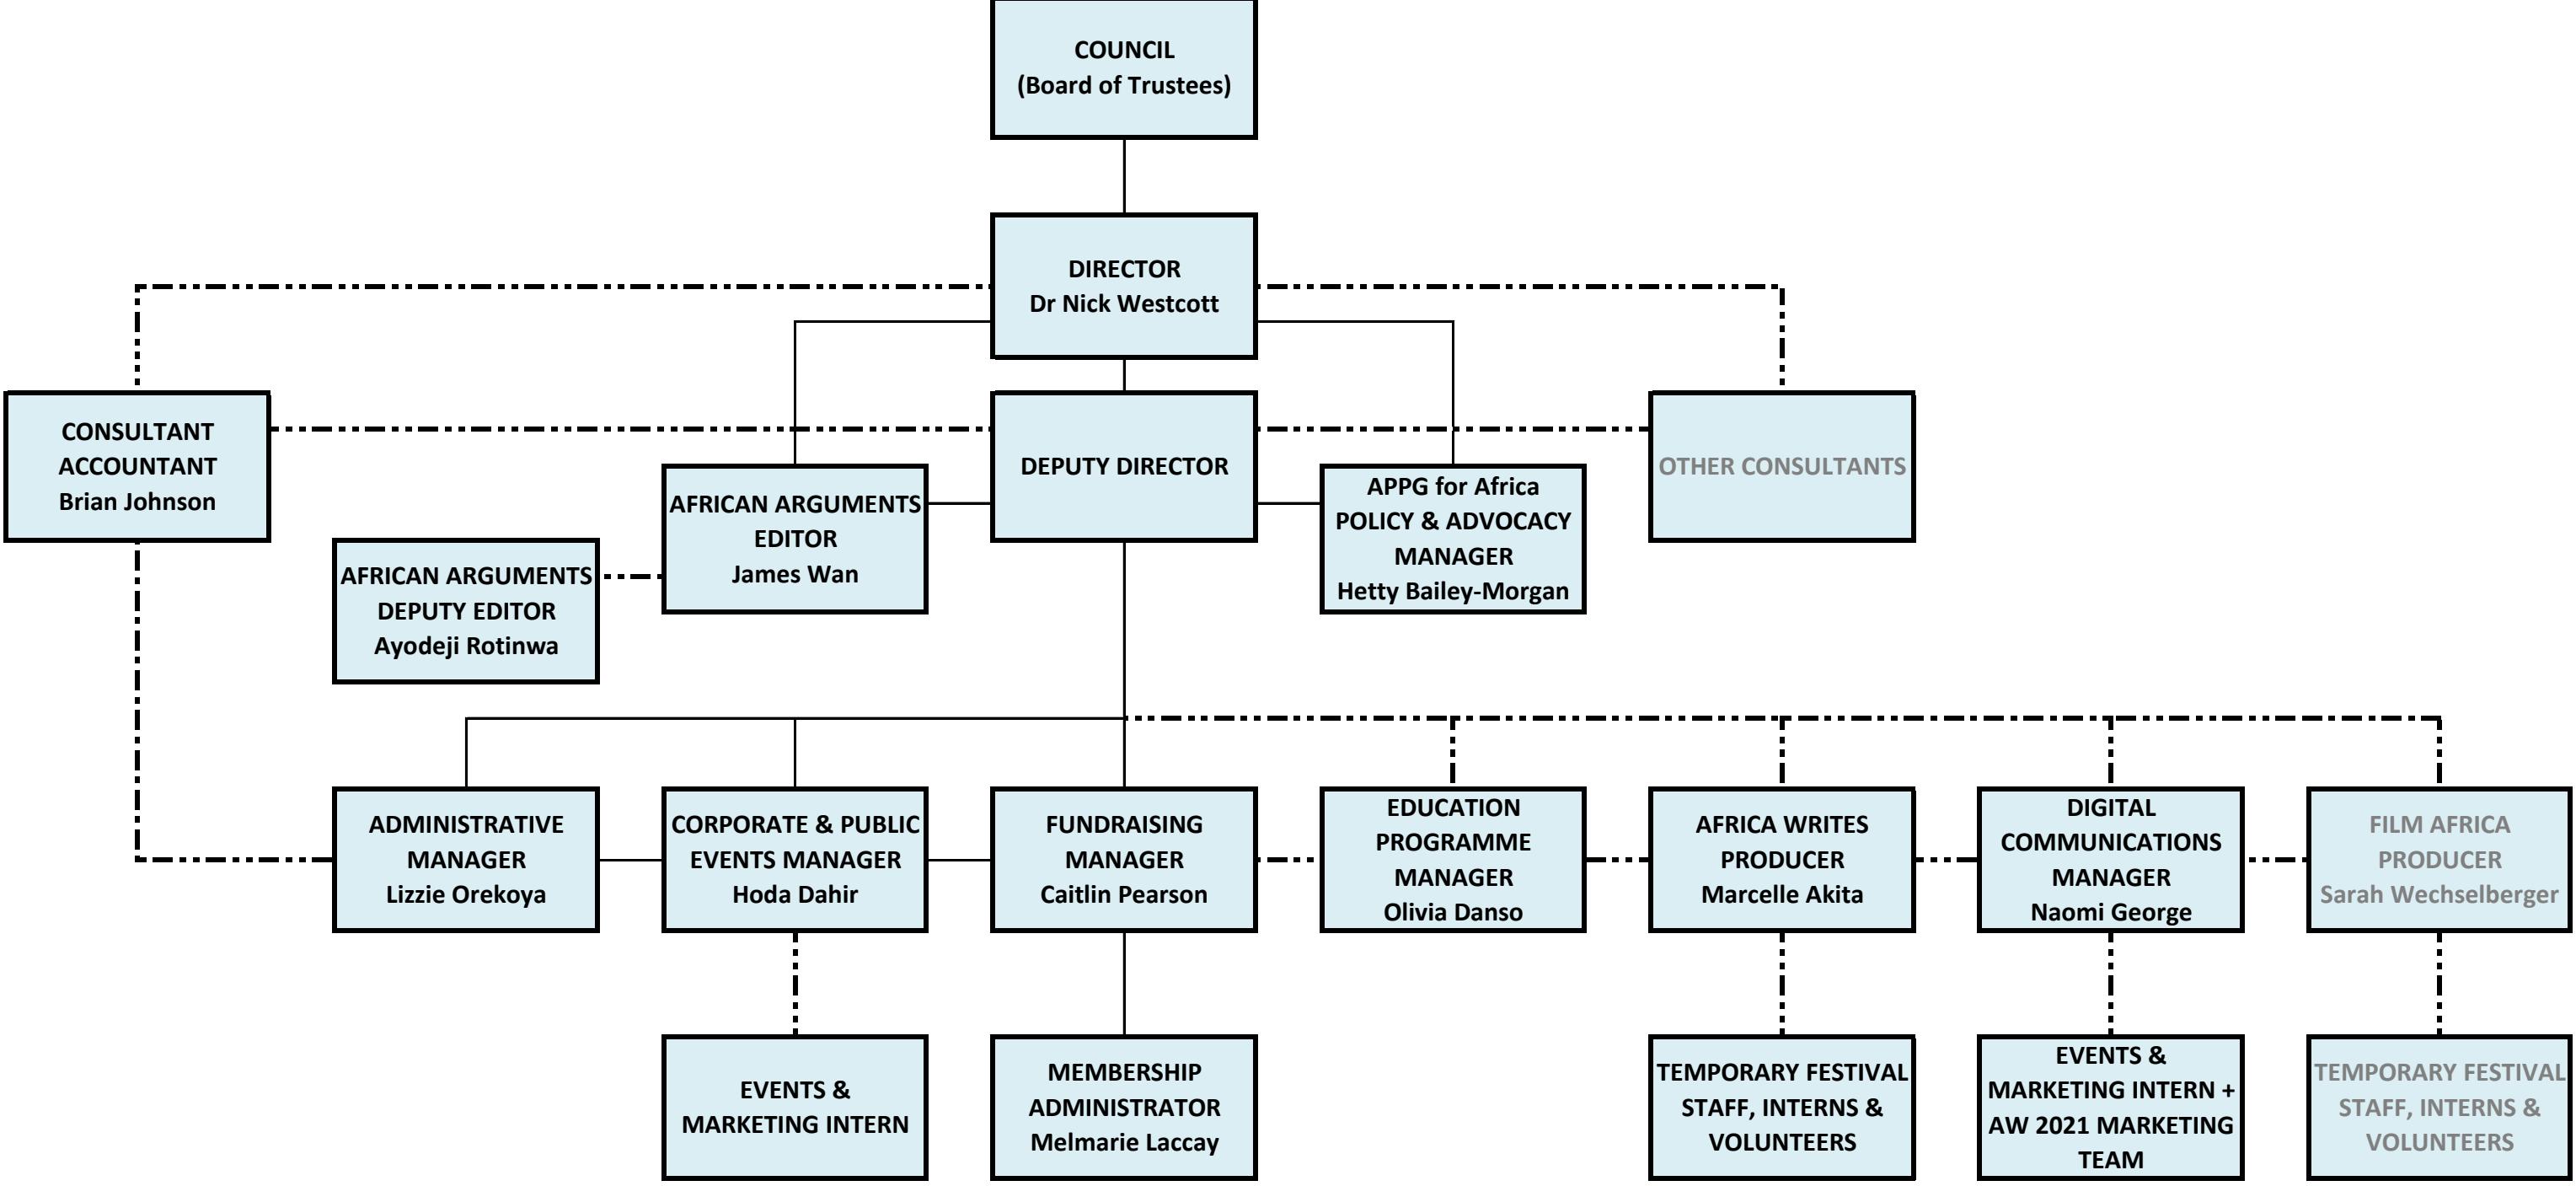

ROYAL AFRICAN SOCIETY ORGANOGRAM - March 2021

N.B. This organogram represents the entire Royal African Society team. The boxes linked with straight lines refer to employees and the discontinuous lines refer to freelance roles. Faded roles are currently not active.